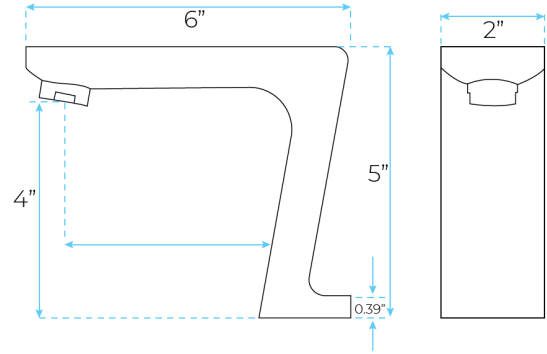

## SPECS:

Power: DC:6V(4AA alkaline battery)

AC:220V-240V; 50/60HZ

Water Consumption: 0.05Mpa-0.6Mpa

Detection Zone: 16-32 cm or adjustable

Motor valve lifespan: up to 500000 flushes

Battery lifespan: 100000 cycles

Static Power Consumption: 0.36mw

Working Power consumption: 0.5mw

Inductive Opening Time: < 1 second

Inductive Closing Time: < 2 second

Dia.of inlet / outlet pipe: G1/2"

Flux:  $\geq 0.07L/S$

Temperature: 0.1-50°C

Dia of installing faucet: 33~35mm